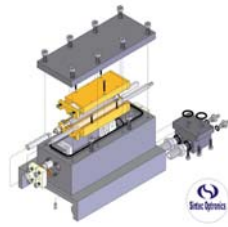

Gold pump chamber